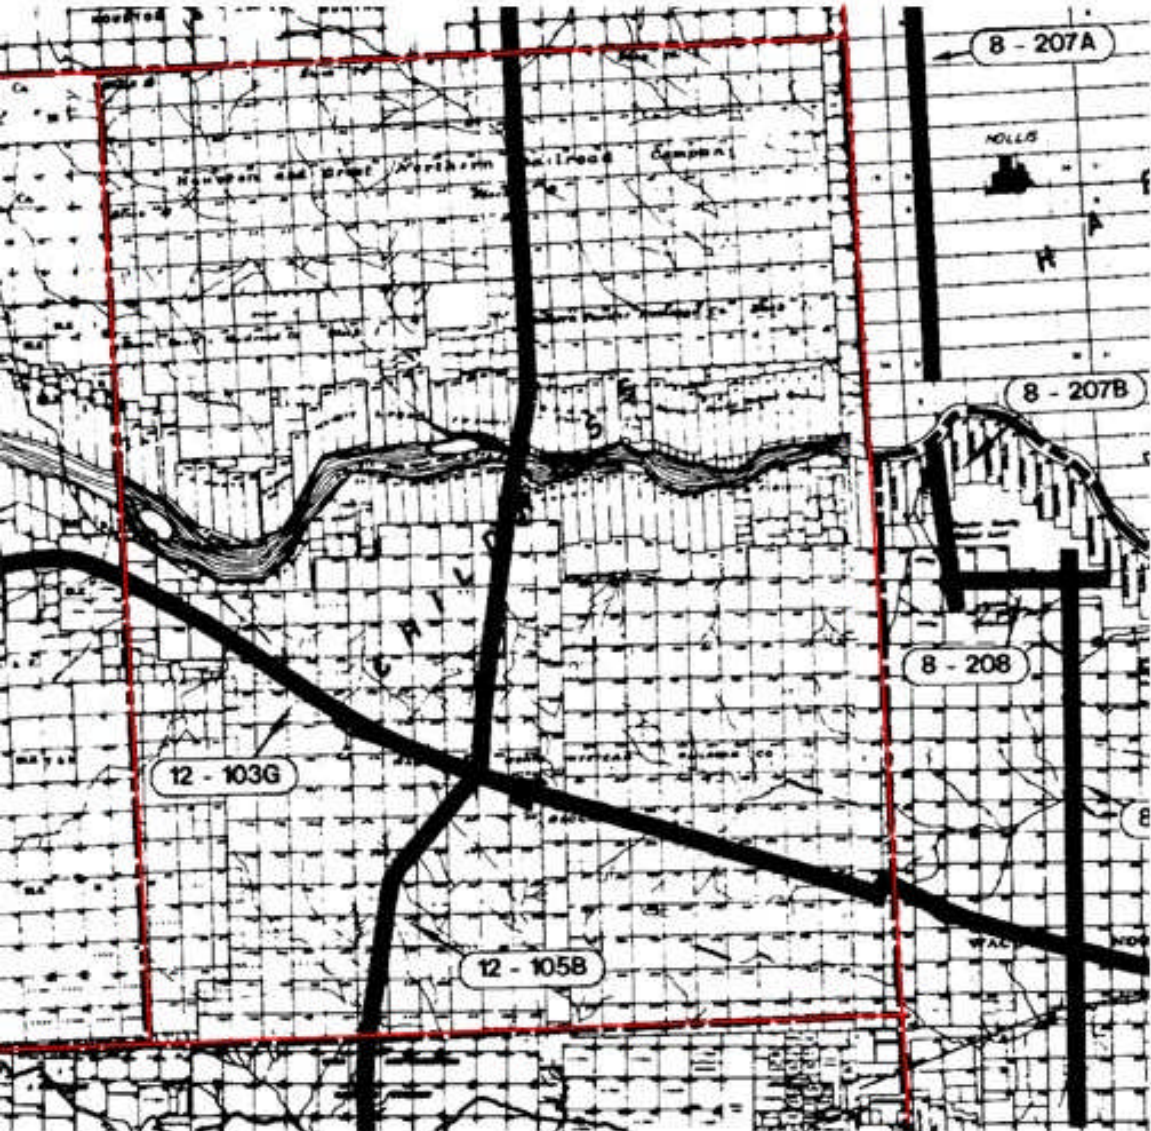

**FORMER GEO-SEARCH CORPORATION
2D SEISMIC DATA COVERAGE LOCATED IN
CHILDRESS COUNTY, TEXAS**

**1980 VINTAGE 24 FOLD VIBROSEIS DATA SHOT BY
GEO-SEARCH CORPORATION. LICENSE FEES START AT
\$1,000/MILE FOR 5 MILE MINIMUM LICENSE.
CALL OR E-MAIL FOR QUANTITY DISCOUNT QUOTES**