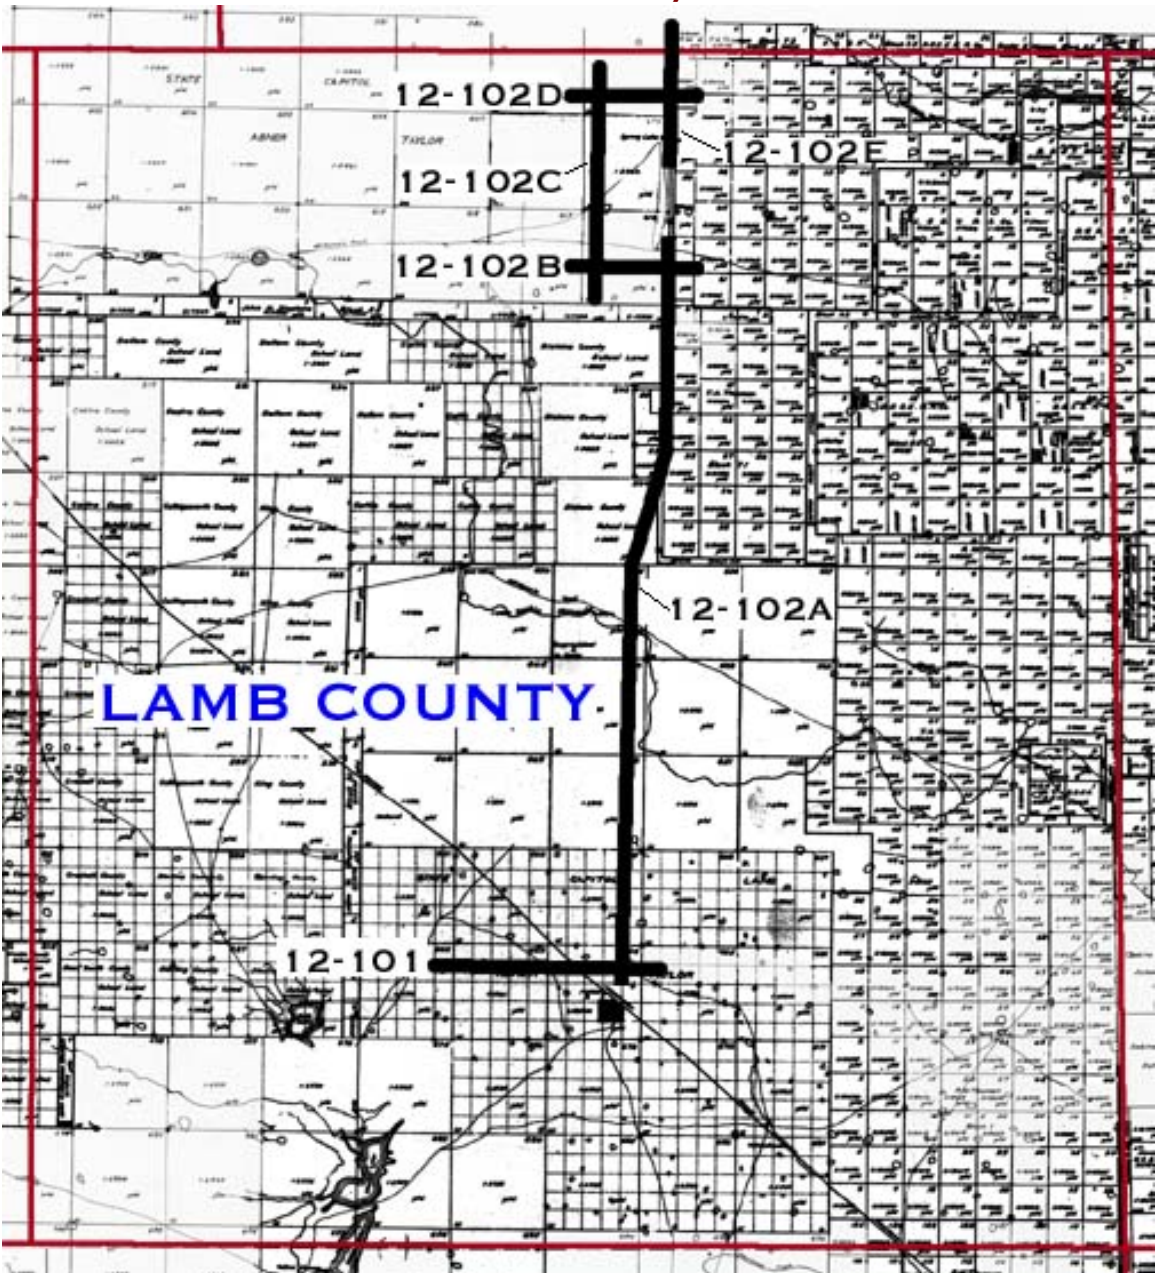

**FORMER GEO-SEARCH CORPORATION  
2D SEISMIC DATA COVERAGE LOCATED IN  
LAMB COUNTY, TEXAS**

**1980 VINTAGE 24 FOLD VIBROSEIS DATA SHOT BY  
GEO-SEARCH CORPORATION. LICENSE FEES START AT  
\$1,000/MILE FOR 5 MILE MINIMUM LICENSE.  
CALL OR E-MAIL FOR QUANTITY DISCOUNT QUOTES**